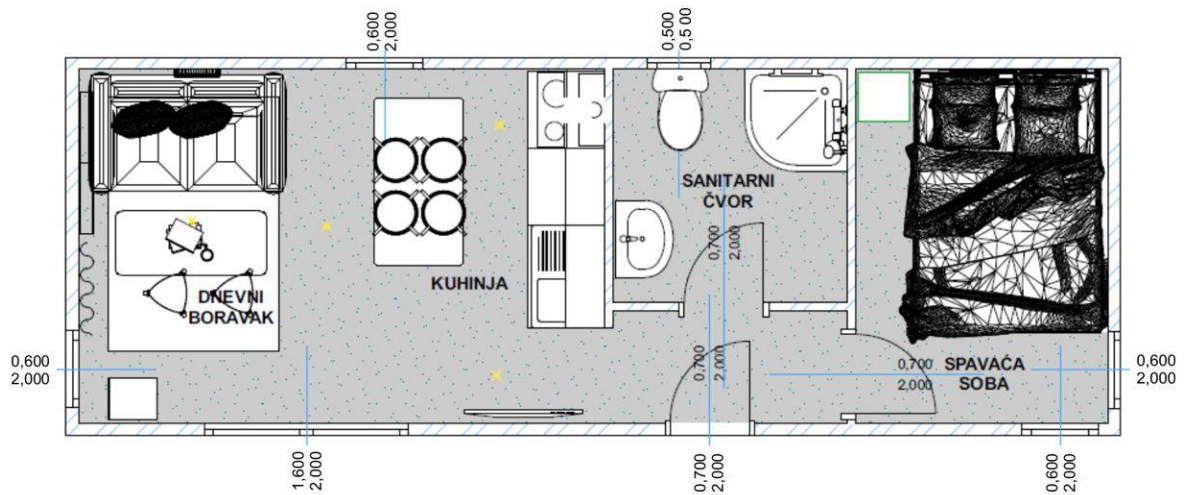

Leona 24 summer

Front view

Backside view

Side view

Floor plan

A1 GENERAL

Area (m2)	24,6
Sleeping capacity of the mobile home	2+2
Number of bedrooms	1
Number of bathrooms	1
Length (m)	8,2
Width (m)	3
Height (m)	3,35

C1 WALL SECTION

Wooden load-bearing structure 50 mm statically and thermodynamically calculated	0
Two Fermacell plates 12,50 mm	0
Mineral wool insulation 50 mm	0
Steam barrier	0
Parapermeable foil	0

C2 EXTERIOR WALLS